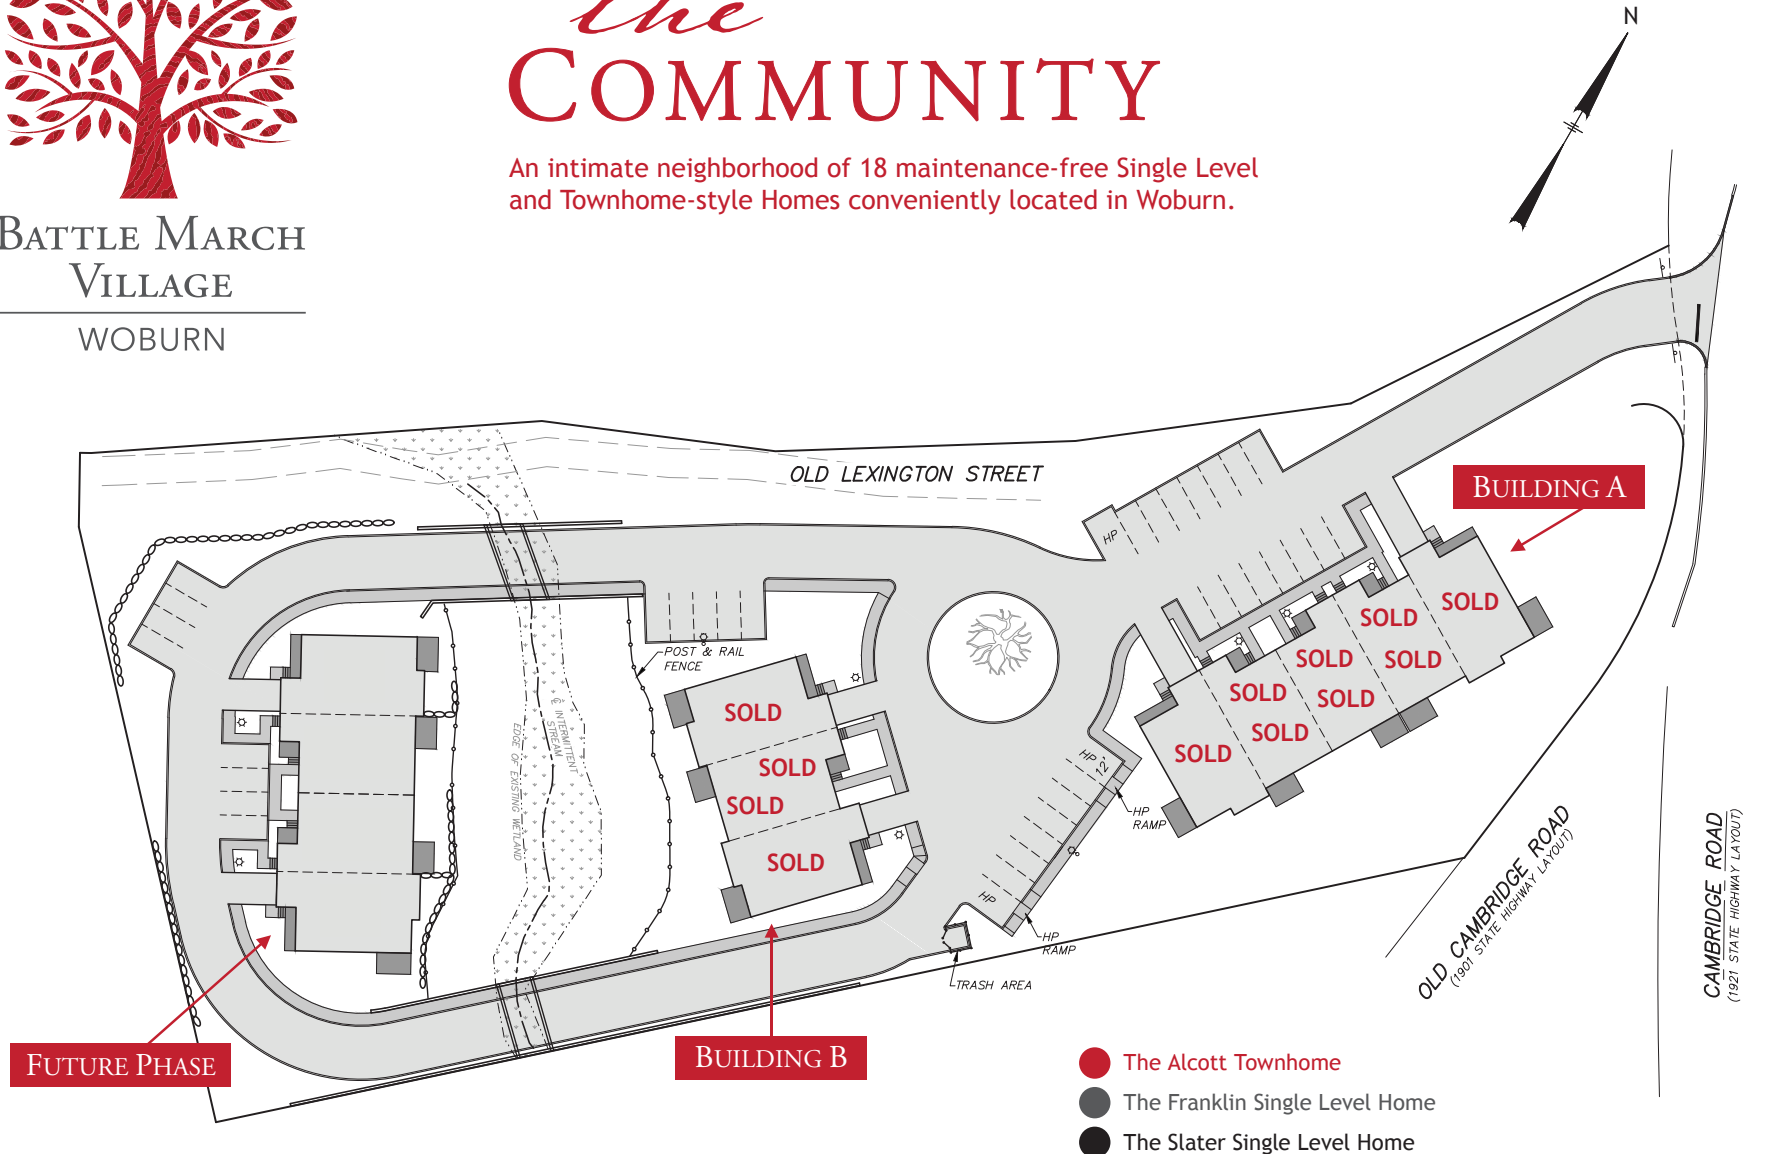

BATTLE MARCH
VILLAGE
WOBURN

the COMMUNITY

An intimate neighborhood of 18 maintenance-free Single Level and Townhome-style Homes conveniently located in Woburn.

BattleMarchVillageWoburn.com 339-298-7012

This handout is for marketing purposes only and is subject to change at any time without further notice or obligation. Details and dimensions may differ from actual plans. © 2020 All Rights Reserved Battle March Village v070517.